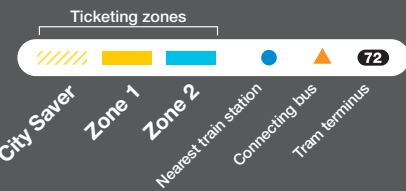

Information

For train, tram and bus information call 131 638 / (TTY) 9619 2727 (6am-10pm daily) or visit metlinkmelbourne.com.au

For Yarra Trams customer feedback and lost property call 1800 800 166 (6am-10pm daily) or visit yarratrams.com.au

Routes: 1, 3 (Mon-Fri), 3a (Sat-Sun), 5, 6, 8, 11, 16, 19, 24 (AM/PM peaks), 30, 42, 48, 55, 57, 59, 64, 67, 70, 72, 75, 78 (until 7pm), 79 (after 7pm), 82, 86, 95 (Mon-Fri), 96, 109, 112